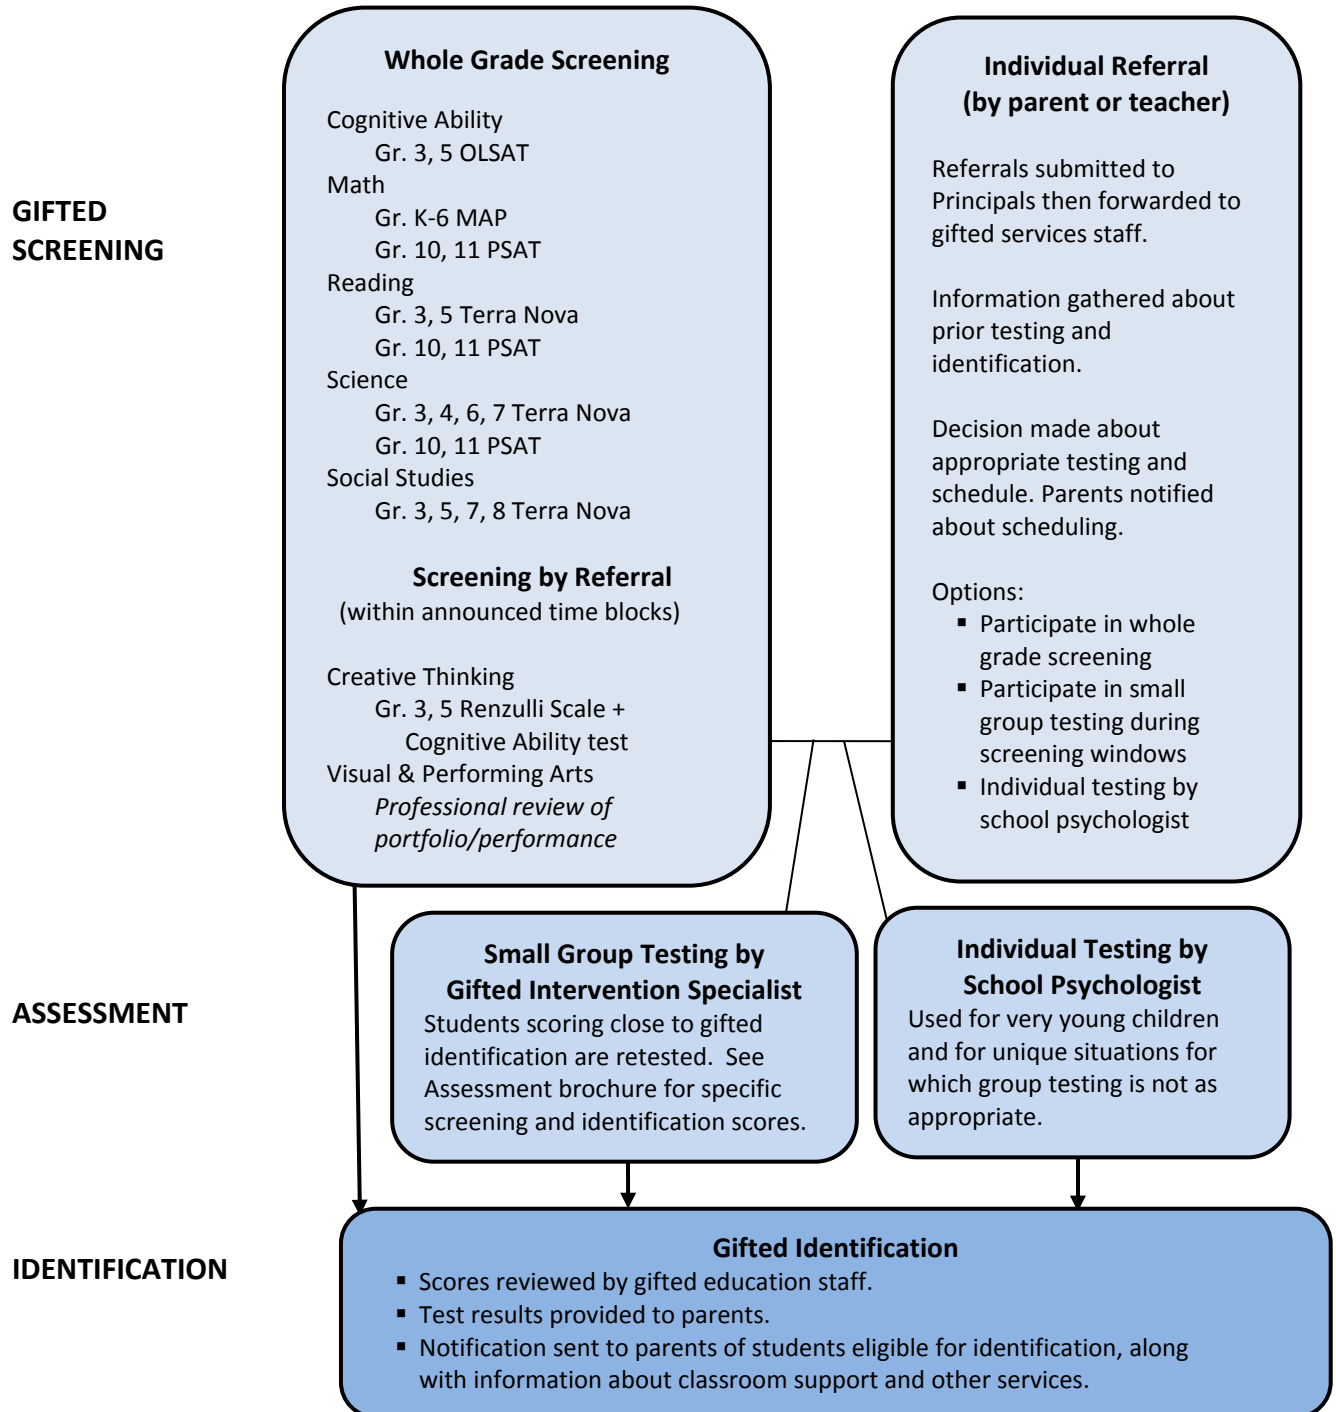

Bexley City School District

A community of learners becoming productive global citizens and leaders

Gifted Identification Processes

Note: Many tests administered by the district are used for multiple purposes. Tests listed here are Ohio-approved measures for gifted screening.